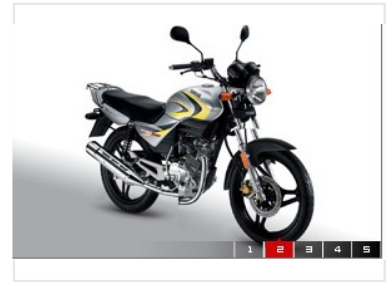

# Commuter Motorcycle with Chrome Exhaust

This is a silver and black motorcycle designed for street use. It features a round headlight, standard handlebars, a step-up seat, a chrome exhaust system and black alloy wheels.

### Reliable Commuter Performance

This versatile commuter motorcycle is designed for daily reliability and comfort. Featuring a classic aesthetic with a silver and black finish, it combines practical ergonomics like a step-up seat and standard handlebars with modern touches like black alloy wheels. The prominent chrome exhaust system adds a refined visual appeal to this efficient urban transport solution.

### Wheel Type

Black Alloy Wheels