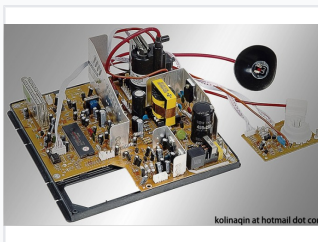

Color TV Chassis for 14 to 21 inch CRT TVs

This color TV chassis is designed for CRT televisions with screen sizes from 14 to 21 inches. It incorporates components for video processing, audio amplification, and power supply regulation.

ADDITIONAL IMAGES

Product Overview

Universal CRT TV Chassis Solution

This color TV chassis is engineered as a versatile solution for 14 to 21-inch CRT television sets, including ultra-slim models. It utilizes a high-performance integrated circuit solution to provide reliable video processing, audio amplification, and power management. Designed for seamless integration, it supports multiple global television standards and includes modern convenience features such as programmable tuning and an on-screen display.

Technical Specifications

Supported Screen Sizes	14 inch, 21 inch, 21 inch Ultra Slim
Supported TV Systems	PAL, NTSC, SECAM
Broadcast Standards	DK, I, BG, M
CATV Compatibility	470 MHz

Features

Tuning Features

- 255 channel programmable tuning
- Auto search
- Auto store

AV Connectivity

- AV3 Input
- AV6 Output
- AV Stereo support

Smart Features

Multi-language OSD • Full function remote control • Auto power off • Blue screen mode • On/off theatre screen • Game mode • Calendar