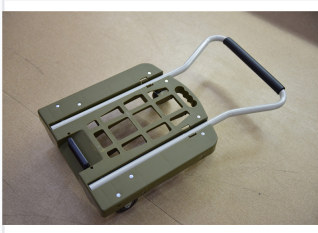

Collapsible Utility Hand Truck

This collapsible hand truck features a durable plastic platform and telescoping metal handle. It folds flat for convenient storage and transport.

ADDITIONAL IMAGES

Product Overview

Versatile Utility Dolly

This collapsible utility hand truck features a reinforced 60x40cm platform designed for efficient material handling. Built with a skidproof polyethylene top and non-slip pads, it ensures cargo stability during transport. Its interlocking edge design allows for modular expansion, enabling users to connect multiple dollies for larger loads.

Key Specifications

Weight Capacity

100 KG
Max Load

Platform Dimensions	60 x 40 x 11.5 cm
Wheel Type	3-inch TPR swivel casters
Design Features	Skidproof surface, Non-slip pads, Interlocking edges, Built-in handle