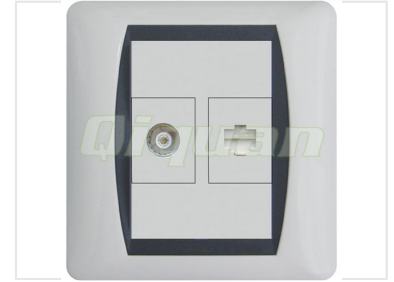

Coaxial and RJ45 Connector Wall Plate

This wall plate features both coaxial and RJ45 connectors, providing versatile connectivity. It is designed for easy installation and a clean appearance, suitable for residential or commercial use.

Product Overview

Versatile Connectivity Solution

This professional-grade wall plate integrates both coaxial and RJ45 connectors into a single, sleek unit designed for streamlined installations. It is ideal for both residential and commercial environments where space-saving cable management is required. With support for high-quality network and signal transmission, this plate provides a clean and durable interface for TVs, satellite receivers, and networking hardware.