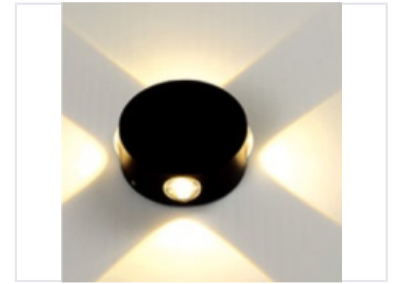

Circular LED Wall Light

This LED wall light is designed for indoor use, providing both upward and downward illumination. Its circular design and warm white light create an inviting atmosphere for hallways, living rooms and bedrooms.

Overview

Modern Circular Wall Lighting

This circular LED wall light offers a modern and sleek lighting solution designed for versatile indoor applications. It features a durable housing that emits light both upwards and downwards, creating a sophisticated ambient effect perfect for hallways, living rooms, and bedrooms. The integrated LED source provides energy-efficient illumination, while the compact design ensures easy integration into your existing interior decor.

Physical Dimensions

Size

∅100*40mm

Features

Key Features

- Up and down light emission
- Energy-efficient LED source
- Durable construction
- Compact circular design