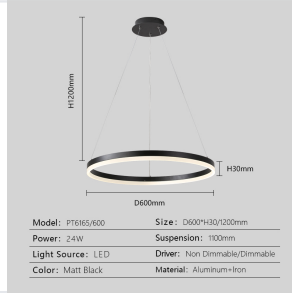

Technical Specifications

Technical diagram detailing dimensions, power, and material specifications.

Power Consumption

24 W

Power

Dimensions

Feature	Measurement
Diameter	600mm
Ring Height	30mm
Suspension Cable	1100mm
Total Height	1200mm

Materials	Aluminum, Iron
Driver Compatibility	Non-dimmable / Dimmable
Model Number	PT6165/600

Design & Aesthetics

Finish

Matt Black

Light Source	Integrated LED