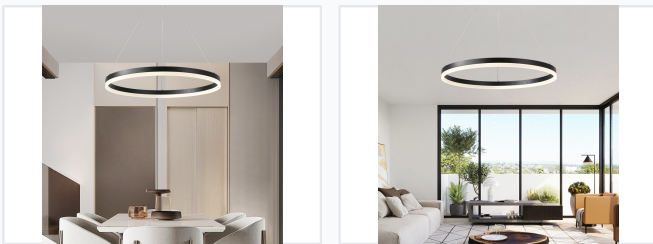

ADDITIONAL IMAGES

Product Overview

Modern Minimalist Illumination

This circular LED pendant light offers a sleek, contemporary aesthetic perfect for modern interior spaces such as living rooms, dining areas, and bedrooms. Constructed from a durable combination of aluminum and iron with a sophisticated matt black finish, it provides soft, ambient illumination. The minimalist design is enhanced by thin suspension cables, creating a floating effect that elevates any room's atmosphere.