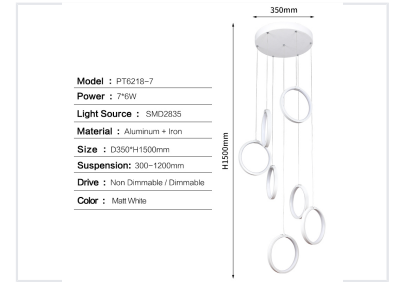

# Circular LED Multi-Ring Pendant Light

This modern pendant light features a circular design with multiple rings suspended at varying heights. The integrated LED light source within the rings provides a soft and ambient glow.

## ADDITIONAL IMAGES

### Modern Multi-Ring Elegance

This circular LED multi-ring pendant light features a sophisticated, minimalist design with rings suspended at varying heights, perfect for contemporary interiors. Constructed from durable aluminum and iron with a clean matt white finish, it delivers a soft, ambient glow suitable for dining rooms, living areas, or entryways. The integrated SMD2835 LED light source ensures energy efficiency and long-lasting performance for your space.

## Physical Dimensions

Fixture Dimensions	D350mm
Suspension Range	300-1200mm
Total Height	1500 mm