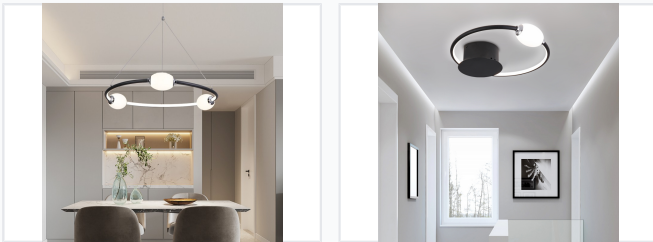

Circular LED Chandelier with Spherical Diffusers

This LED chandelier features a circular design with integrated LED lighting and spherical diffusers. It is suspended by thin cables, providing a minimalist aesthetic suitable for dining rooms and living spaces.

ADDITIONAL IMAGES

Product Overview

Modern Circular LED Chandelier

This modern LED chandelier features a sophisticated circular design integrated with spherical diffusers, creating a perfect balance of ambient and task lighting. Constructed with a durable combination of aluminium and iron, it offers a sleek, minimalist aesthetic suitable for contemporary dining rooms, living spaces, and commercial interiors. The energy-efficient LED light source ensures long-lasting performance while maintaining a stylish, high-end appearance.

Color Finish

- Black
- White

Construction Materials

Aluminium, Iron