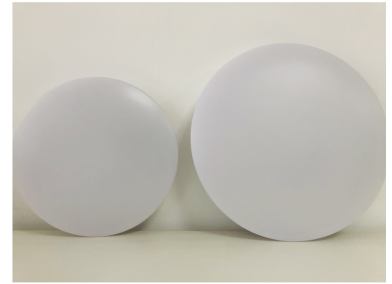

Circular LED Ceiling Light

This LED ceiling light is designed for general illumination. It features a circular, diffused lens that provides even light distribution.

Product Overview

Modern Illumination Solution

This circular LED ceiling light is designed to provide efficient and even light distribution for a variety of environments. With its modern aesthetic and diffused lens, it ensures a soft, comfortable glow suitable for both residential and commercial spaces. Engineered for reliability, this fixture is a versatile choice for general illumination needs.