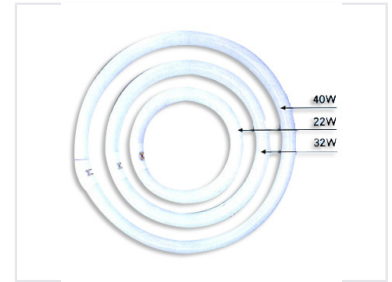

# Circular Fluorescent Lamp

Circular fluorescent lamps provide energy-efficient lighting for various applications. The lamps offer a soft, diffused light suitable for general illumination and are available in different wattages such as 22W, 32W, and 40W.