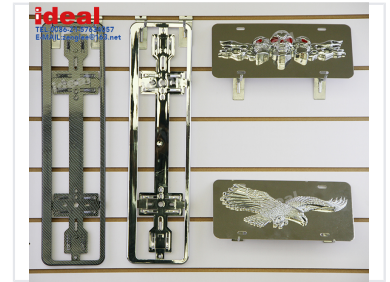

# Chrome License Plate Frame with Embossed Decorative Plates

Chrome license plate frames securely hold plates while adding style. Decorative plates feature embossed designs like skulls and eagles for a customized vehicle look.

### Premium Chrome License Plate Frames

These chrome license plate frames are designed for automotive customization, combining durability with a sleek, polished aesthetic. Constructed from high-quality metal, the frames securely hold license plates while offering a personalized look through intricate embossed decorative plates. Featuring motifs such as skulls and eagles, they provide an easy-to-install solution for vehicle owners looking to enhance their car's exterior style.

## Technical Specifications

Material	Durable Metal
Finish	Polished Chrome
Available Designs	Skull, Eagle, Embossed

## Features

Installation	Easy to install
Primary Function	Secure license plate retention and vehicle customization