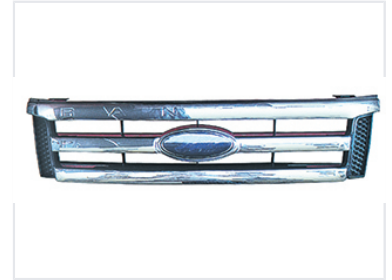

# Chrome Grille for 2012 Ford Ranger

This chromed grille is designed for the 2012 Ford Ranger. It features a multi-bar horizontal design with a central oval badge area.

### Premium Chrome Grille Replacement

Enhance the aesthetic appeal of the 2012 Ford Ranger with this premium replacement chrome grille. Featuring a sophisticated multi-bar horizontal design and a high-shine chrome finish, this component serves as a direct, seamless upgrade for the vehicle's front end. The integrated mesh pattern and precision-engineered fit provide both a custom look and a reliable, easy installation process.

### Key Design Features

- Multi-bar horizontal layout
- Central emblem housing area
- Side mesh styling