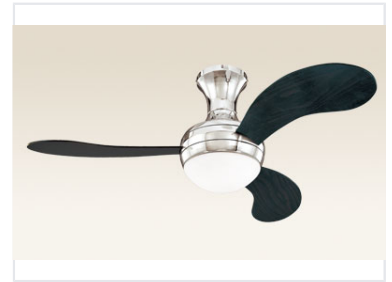

# Chrome Finish Ceiling Fan with Light

This ceiling fan features a polished chrome finish and three dark wood-grain blades. The integrated light fixture provides ample illumination, while the fan offers multiple speed settings for customized comfort.

### Efficient Comfort & Design

This stylish ceiling fan features a polished chrome finish paired with three dark wood-grain blades, making it a functional and decorative addition to any room. Designed for both comfort and efficiency, the fan creates a wind chill effect that can lower the perceived temperature by 8°C. By integrating this fan with your air conditioning system, you can significantly reduce energy consumption by up to 40%.

## Design & Features

Finish	Polished Chrome
Blade Style	Dark wood-grain
Number of Blades	3
Key Features	Integrated Light, Multiple Speed Settings, Energy Saving