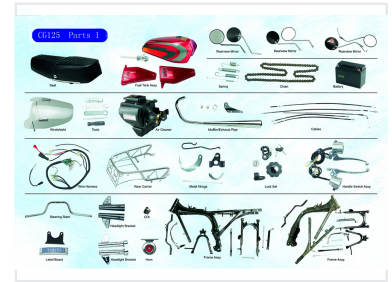

CG125 Motorcycle Spare Parts Kit

This kit contains a comprehensive collection of spare parts for CG125 motorcycles. It includes the seat, fuel tank assembly, rearview mirrors, and other essential components.

Product Overview

Comprehensive CG125 Maintenance Solution

This comprehensive spare parts kit is designed specifically for the CG125 motorcycle model, offering a complete solution for restoration or routine maintenance. The set includes a wide array of essential components ranging from structural frame elements and fuel systems to electrical controls and ergonomic fittings. By providing a consolidated package of high-quality replacement parts, this kit simplifies the procurement process for repair shops and fleet managers alike.

Key Components

Included Components

- Seat
- Fuel Tank Assembly
- Rearview Mirrors
- Springs
- Chain
- Battery
- Windshield
- Tools
- Air Cleaner
- Muffler/Exhaust Pipe
- Cables
- Wire Harness
- Rear Carrier
- Lock Set
- Handle Switch Assembly
- Steering Stem
- CDI
- Headlight Bracket
- Horn
- Frame Assembly

Compatibility & Features

Kit Type

Spare Parts Kit • Restoration Set • Maintenance

Compatible Model

CG125