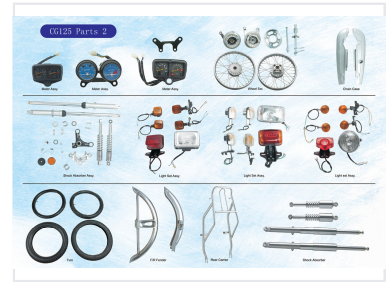

CG125 Motorcycle Spare Parts Kit

This kit contains a comprehensive collection of spare parts for CG125 motorcycles, including meter assemblies and wheel sets. These components are essential for the maintenance, repair, and restoration of CG125 motorcycles.

Product Overview

Comprehensive CG125 Maintenance Solution

This comprehensive spare parts kit is specifically curated for the maintenance, repair, and restoration of CG125 motorcycles. The set includes essential components ranging from meter assemblies and lighting systems to structural elements like shock absorbers and wheel sets. Designed for professional repair shops and restoration projects, this kit ensures high compatibility and reliable performance for the CG125 platform.

Included Components

Included Parts

- Meter Assemblies
- Wheel Sets
- Chain Case
- Shock Absorber Assemblies
- Light Sets
- Tires
- Front and Rear Fenders
- Rear Carrier

Compatibility & Usage

Compatible Model	CG125
Primary Application	Maintenance, Repair, Restoration