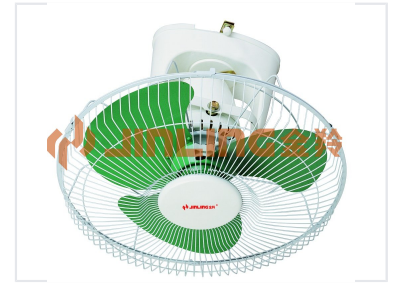

# Ceiling Mount Electric Fan

This ceiling mount electric fan is designed to provide air circulation in rooms. It features a protective wire cage and three blades.

### Versatile Ceiling Ventilation Solution

This ceiling-mounted electric fan is engineered to provide efficient air circulation and ventilation for a variety of indoor environments. Featuring a durable white-painted metal wire cage and three distinct green blades, it offers a blend of safety, performance, and aesthetic appeal. Designed for straightforward ceiling installation, this unit is an ideal choice for both residential and commercial spaces requiring reliable airflow.

## Physical Characteristics

Mounting Type	Ceiling Mount
Number of Blades	3
Blade Color	Green
Housing Finish	White
Cage Material	White-painted metal wire