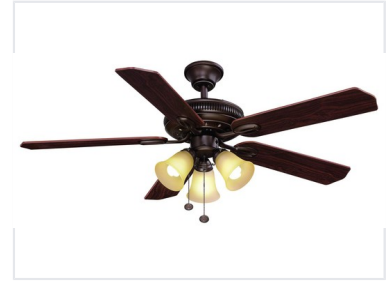

Ceiling Fan with Integrated Lighting

This ceiling fan provides air circulation for indoor spaces. It features an integrated lighting fixture with frosted glass shades.

Product Overview

Elegant Ceiling Fan with Integrated Lighting

This ceiling fan combines functional air circulation with ambient lighting, making it an ideal choice for residential or commercial interior spaces. Featuring five dark wood-tone blades, it offers a sophisticated aesthetic that complements various decor styles. The unit includes a dedicated light fixture with three frosted glass shades, providing effective illumination alongside cooling comfort.

Design & Aesthetics

Number of Blades	5
Blade Finish	Dark Wood-Tone
Housing Finish	Bronze/Dark Brown

Lighting

Light Fixture Style	Three-light bell-shaped frosted glass shades
---------------------	--

Control & Operation