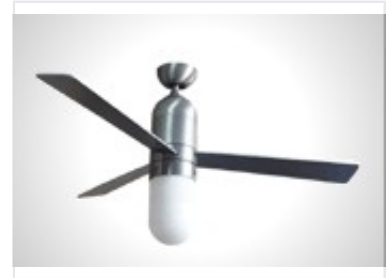

Ceiling Fan with Integrated Light

This ceiling fan provides both air circulation and lighting. The design is sleek and contemporary, featuring four blades and a cylindrical light fixture.

Product Overview

Modern Ceiling Fan with Integrated Lighting

This contemporary ceiling fan seamlessly combines air circulation with efficient lighting, making it a versatile addition to any interior space. Featuring a sleek brushed metal housing and four dark-finished blades, the design offers a sophisticated aesthetic suitable for modern homes and offices. The integrated cylindrical light fixture, crafted from frosted material, ensures soft, diffused illumination while maintaining a clean, minimalist profile.

Design & Aesthetics

Number of Blades	4
Blade Finish	Dark finish
Housing Material	Brushed metal
Design Style	Modern, Contemporary, Sleek, Minimalist

Lighting

Lighting Features

Integrated • Diffused Illumination

Light Fixture Type	Integrated cylindrical light
Diffuser Material	Frosted glass/plastic