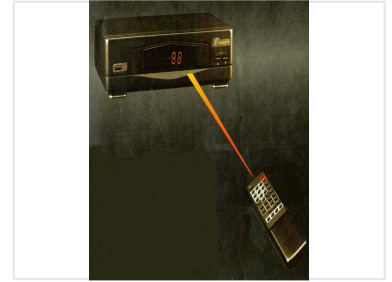

# CATV Converter Box with Remote Control

This CATV converter box decodes cable television signals for viewing on a standard television. It includes a remote control for convenient channel selection and settings adjustments.

### High-Performance CATV Conversion

This CATV converter box is designed to seamlessly bridge cable television signals for optimal viewing. Featuring a sleek, compact black design, it integrates easily into any professional or home entertainment setup. The unit includes a digital channel display and comes with a dedicated remote control for convenient, user-friendly operation.

## Design & Interface

Display Type	Digital LED
Finish	Sleek Black
Control Interface	Remote Control, On-Device Buttons