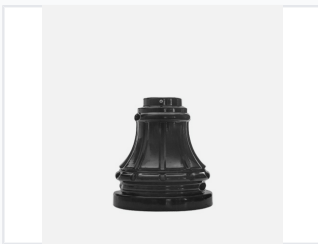

# Cast Aluminum Decorative Street Light Pole Base

This decorative street light pole base is constructed from durable cast aluminum. It provides a stable and aesthetically pleasing foundation for outdoor lighting installations, enhancing the visual appeal of streets and landscapes.

## ADDITIONAL IMAGES

### Decorative Street Light Pole Base

This high-quality cast aluminum base is designed for decorative street signs and solar light posts, offering a blend of aesthetic appeal and long-lasting durability. Engineered to accommodate diverse design requirements, these bases enhance the beauty and safety of both residential and commercial landscapes. The product emphasizes a localization design concept, allowing for customization to suit specific local cultural backgrounds.