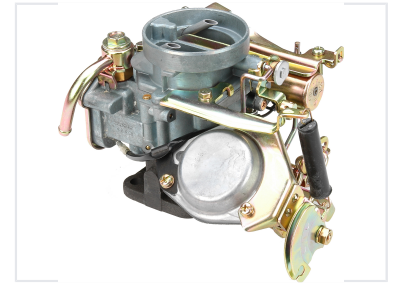

# Carburetor for Mazda NA B1600

Carburetor designed for Mazda NA B1600 engines. It ensures optimal fuel delivery and air-fuel mixture for improved engine performance and efficiency.

### High-Performance Carburetor for Mazda NA B1600

This high-performance carburetor is precision-engineered for Mazda NA B1600 engines, ensuring optimal fuel delivery and an ideal air-fuel mixture for improved engine efficiency. Designed to meet or exceed OEM specifications, it serves as a reliable direct replacement, making it ideal for engine restoration or performance upgrades. Its durable construction guarantees long-lasting operation and consistent performance under various driving conditions.