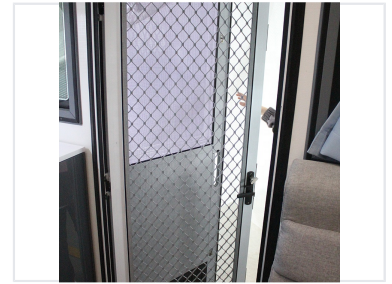

# Caravan Security Door with Diamond Pattern Screen

This caravan door features a robust diamond pattern security screen. It is constructed with a white frame and equipped with a black handle and locking mechanism for easy access and enhanced safety.

### Enhanced Security and Ventilation

This caravan security door is engineered to provide a robust barrier without sacrificing airflow. Featuring a distinctive diamond pattern screen, it offers reliable protection while maintaining excellent ventilation for your vehicle. The durable white frame and integrated locking mechanism make it a practical and secure upgrade for caravan owners.