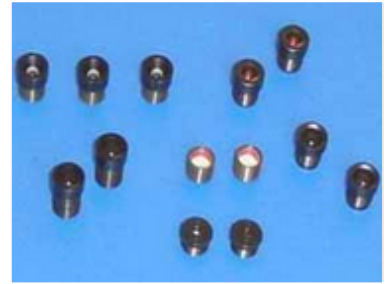

Camera Lens

This is a camera lens designed for capturing images. It is an optical component used to focus light onto the camera's sensor.

Product Overview

Professional Digital Camera Lens

This digital camera lens is designed for precision imaging and versatile photographic applications. Built with high-quality optical components, it offers reliable performance for various digital photography needs. Whether you are sourcing components for repair or looking for specific optical elements, this lens provides a robust solution for professional imaging setups.

Product Details

Component Status

Optical Component • Spare Part

Usage Notes

- Suitable for digital camera systems
- Includes various internal optical elements
- Available in multiple sizes and configurations