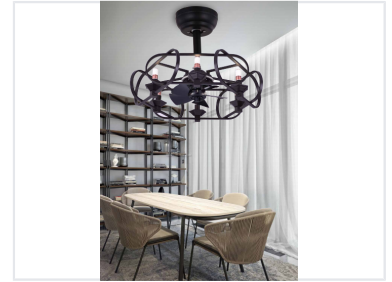

# Cage Pendant Fan Lamp with Integrated Lighting

This modern pendant fan lamp combines illumination and air circulation in a single fixture. The fan blades are discreetly housed within the decorative frame, offering a sleek and unobtrusive appearance.

### Modern Cage Pendant Fan Lamp

This modern style pendant fan lamp seamlessly combines illumination and air circulation into a single, stylish fixture. Featuring a distinctive open cage design, it houses both the fan blades and multiple light sources to provide ambient lighting and a gentle breeze. Its sleek, dark finish and contemporary aesthetic make it an ideal choice for dining rooms, living rooms, bedrooms, and commercial spaces like hotels or restaurants.