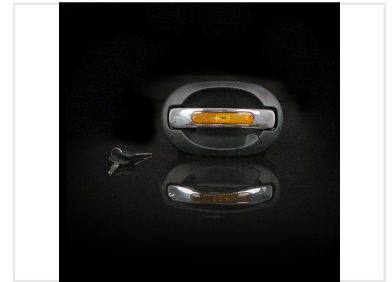

# Bus Door Lock with Chrome Handle

This bus door lock features a chrome handle and is designed for secure access. It includes essential parts for installation and reliable operation on various bus models.

## ADDITIONAL IMAGES

### Professional Bus Door Security

This bus door lock assembly is engineered for durability and reliable passenger security. Featuring a sleek, corrosion-resistant chrome handle, it combines aesthetic appeal with robust mechanical performance. The system includes integrated components for smooth operation and enhanced visibility, making it a dependable choice for various bus door and compartment applications.

## Design & Construction

Handle Finish	Chrome
Key Features	Corrosion-resistant, Durable construction, Integrated lighting, Smooth operation