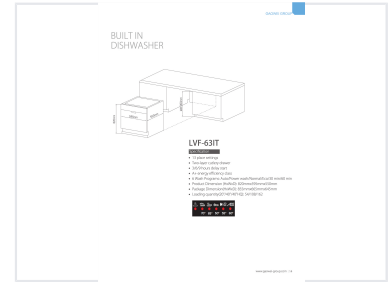

Built-In Dishwasher with Multiple Wash Cycles

This built-in dishwasher is designed for efficient cleaning and quiet operation. It features a spacious interior with adjustable racks and multiple wash cycles.

ADDITIONAL IMAGES

Overview

Professional Built-In Dishwasher

This high-capacity built-in dishwasher is designed for efficient, quiet operation in modern kitchen environments. Featuring a durable stainless steel interior, it offers versatile loading options with adjustable racks and a two-layer cutlery drawer to accommodate various kitchenware. With multiple wash cycles and energy-efficient performance, this appliance ensures thorough cleaning while minimizing water and electricity consumption.

50°C, 55°C, 60°C, 65°C, 70°C

Delay Start Options

3 hours, 6 hours, 9 hours

Dimensions & Logistics

Product Dimensions (HxWxD)

820 mm

Height

595 mm