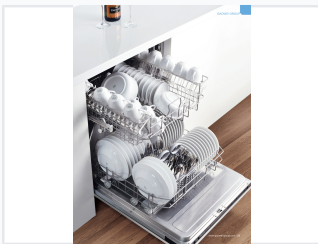

Built-In Dishwasher with Multiple Wash Cycles

This built-in dishwasher is designed for efficient cleaning and quiet operation. It features a spacious interior with adjustable racks and multiple wash cycles.

ADDITIONAL IMAGES

Overview

Professional Built-In Dishwasher

This high-capacity built-in dishwasher is designed for efficient, quiet operation in modern kitchen environments. Featuring a durable stainless steel interior, it offers versatile loading options with adjustable racks and a two-layer cutlery drawer to accommodate various kitchenware. With multiple wash cycles and energy-efficient performance, this appliance ensures thorough cleaning while minimizing water and electricity consumption.