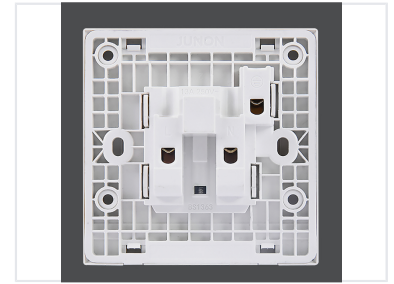

# BS1363 Single Gang Power Outlet

This single gang power outlet is designed for use with BS1363 British standard plugs. It is suitable for both indoor and outdoor applications.

## ADDITIONAL IMAGES

### Modern Single Gang Power Outlet

This BS1363 standard single gang power outlet is designed for reliable indoor and outdoor performance. Featuring a sleek, flat touch-control interface and a durable fire-resistant PC body, it combines modern aesthetics with high-quality copper contacts for safety. The integrated night-blue LED indicator enhances usability, making it an ideal choice for high-end residential and commercial electrical installations.