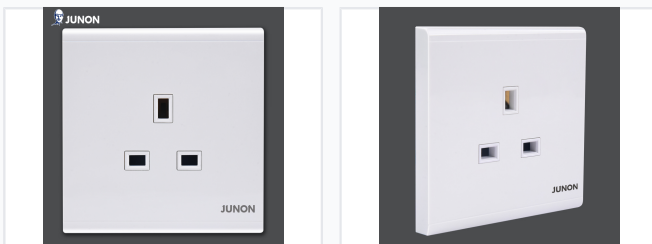

# BS1363 Single Gang Power Outlet

This single gang power outlet is designed for use with BS1363 British standard plugs. It is suitable for both indoor and outdoor applications.

## ADDITIONAL IMAGES

### Modern Single Gang Power Outlet

This BS1363 standard single gang power outlet is designed for reliable indoor and outdoor performance. Featuring a sleek, flat touch-control interface and a durable fire-resistant PC body, it combines modern aesthetics with high-quality copper contacts for safety. The integrated night-blue LED indicator enhances usability, making it an ideal choice for high-end residential and commercial electrical installations.