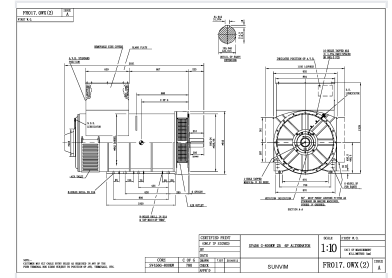

# Brushless Land Generator, 6.5kW-1720kW

This brushless land generator comes in a power range from 6.5kW to 1720kW, with 4 and 6 pole options and single or double bearing structures. It features high quality, high reliability, high precision AVR, and stable performance.

### Power Range & Configuration

**1720 kW**

Maximum Power Output

**6.5 kW**

Minimum Power Output