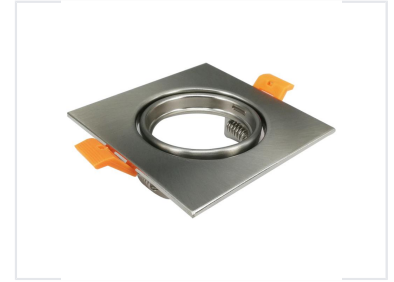

Brushed Nickel Recessed Lighting Trim

Recessed lighting trim designed for use with compatible recessed housings. It features a brushed nickel finish and spring clips for secure installation, suitable for residential and commercial applications.

ADDITIONAL IMAGES

Product Overview

Professional Recessed Lighting Trim

This premium recessed lighting trim is expertly designed to provide a clean, professional finish for residential and commercial lighting installations. Featuring a durable brushed nickel finish, it serves both functional and decorative purposes while securing lamp cups firmly in place. The fixture is compatible with various bulb types and includes integrated spring clips for safe, efficient installation in ceiling housings.

Design and Materials

Finish	Brushed Nickel
Fixture Shape	Square

Installation and Compatibility

Installation Components

- Spring clips for bulb securing
- Orange mounting clips for ceiling attachment

Application Compatibility