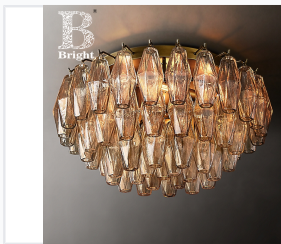

Brass Finish Glass Art Pendant Chandelier

This pendant chandelier features a brass finish and designer glass art. Its round, atmospheric design provides ample illumination, enhancing any interior space.

ADDITIONAL IMAGES

Product Overview

Sophisticated Lighting Solution

This modern pendant chandelier combines mid-century inspiration with a refined brass finish to create a statement piece for any interior. Crafted with high-quality glass and iron materials, it delivers an atmospheric lighting effect suitable for professional projects, including hotels, restaurants, and showrooms. Its elegant design balances simplicity with luxury, making it a versatile choice for contemporary spaces.