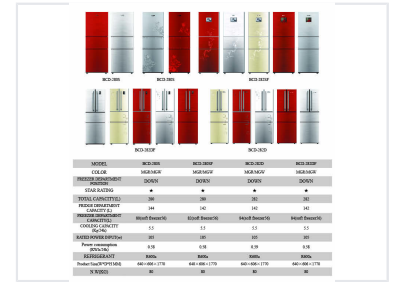

Bottom Freezer Refrigerator (280L-282L)

This refrigerator series features a bottom freezer compartment. Models range from 280 to 282 liters in total capacity, with varying freezer and fridge department volumes.

Overview

Bottom Freezer Refrigeration Series

This series of bottom freezer refrigerators offers versatile storage solutions with total capacities ranging from 280 to 282 liters. Designed for efficiency, these units feature a balanced distribution between fridge and freezer compartments, making them ideal for standard household or professional kitchen needs. With a consistent cooling capacity of 5.5 Kg/24h and eco-friendly R600a refrigerant, these appliances provide reliable performance and energy-conscious operation.

Capacity & Performance

Key Performance Metrics

282 L

Max Total Capacity

5.5 Kg/24h

Cooling Capacity

105 W

Rated Power Input