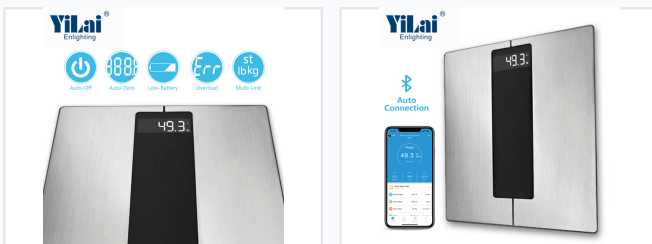

Bluetooth Body Composition Scale with Stainless Steel Platform

This bluetooth scale features a stainless steel platform and can measure up to 180 kgs with a division of 100g. Via a mobile app, users can view over 18 body values.

ADDITIONAL IMAGES

Product Overview

Professional Body Composition Analysis

This Bluetooth-enabled smart scale features a durable stainless steel platform and high-precision strain gauge sensors for accurate weight and body fat measurements. It seamlessly connects to mobile devices via the 'Dr.Weight' app, allowing users to track over 18 essential body metrics including BMI, muscle mass, and metabolic age. Designed for versatility, it supports multiple user profiles and guest modes, making it an ideal solution for health-conscious individuals and professional fitness tracking.

Physical Specifications

Platform Material

Stainless Steel

Scale Size

300 x 300 x 24 mm

Display & Interface

Display Type

LCD with White Digitals