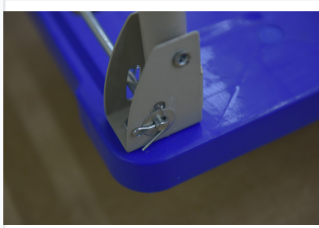

Blue Plastic Platform Hand Truck

This hand truck features a durable blue plastic platform and a foldable handle. Equipped with smooth-rolling gray wheels, it offers stable and efficient transport.

ADDITIONAL IMAGES

Product Overview

Versatile Platform Hand Truck

This platform hand trolley is designed for efficient material handling in homes, offices, and warehouses. Featuring a robust 300kg loading capacity and a foldable handle, it offers both high performance and convenient storage. The unit is equipped with a wraparound rubber bumper to protect walls and furniture during transport, making it an ideal choice for professional environments.

Technical Specifications

Loading Capacity

300 kg
Max Load

Dimensions

Component	Measurement
Overall Size	907 x 608 x 850 mm
Handle Diameter	32 mm
Handle Thickness	1.2 mm
Plate Thickness	0.6 mm

Caster Setup

- 2 x Swivel Casters
- 2 x Rigid Casters
- 5-inch diameter wheels

Features

Key Features

Foldable Handle • Wraparound Rubber Bumper • Blue Plastic Platform • Easy Maneuverability

Logistics

Container Load (40'GP)

650 pcs