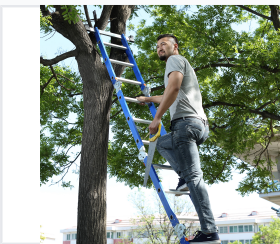

Blue Aluminum Multi-Purpose Folding Ladder

This versatile ladder combines the functionality of an extension ladder, a folding stair, and a multi-purpose ladder. Constructed from lightweight yet durable aluminum with a blue painted finish, it offers adjustable height and configuration options for various tasks.

ADDITIONAL IMAGES

Overview

Versatile Multi-Purpose Ladder

This multi-purpose folding ladder is engineered for versatility and safety, combining the functionality of an extension ladder and a folding stair in one compact unit. Constructed from durable aluminum, it features a robust hinge system and automatic locking mechanisms to ensure stability during operation. Designed for both professional and home use, this ladder offers a reliable solution for reaching elevated areas with ease.