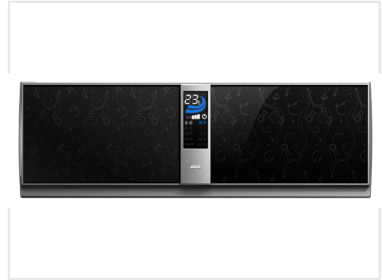

Black Split Air Conditioner with Floral Pattern

This split air conditioner features a sleek black finish and decorative floral accents. It is designed for efficient cooling and climate control in residential or commercial spaces.

Product Overview

Elegant Climate Control

This split air conditioner combines high-performance climate control with a sophisticated aesthetic. Featuring a unique decorative floral pattern on a sleek black front panel, it is designed to blend seamlessly into modern residential or commercial interiors. The unit offers intuitive temperature management, making it an ideal solution for spaces that prioritize both style and comfort.

Design & Aesthetics

Color & Finish

Black with floral pattern

Design Features

Decorative Floral Pattern, Modern Aesthetic, Sleek Finish

Performance & Control

Operational Metrics

23 °C