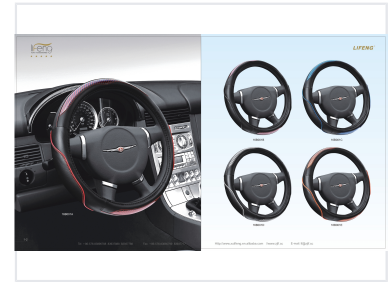

Black Leather Steering Wheel Cover with Red Stitching

This premium steering wheel cover is crafted from black leather with stylish red accents. It provides a comfortable grip while protecting the steering wheel from wear and tear.

ADDITIONAL IMAGES

Product Overview

Premium Steering Wheel Enhancement

This high-quality black steering wheel cover features sophisticated red stitching, offering both aesthetic appeal and a superior, comfortable grip. Constructed from durable PVC materials, it provides a snug fit to protect your steering wheel from daily wear and tear. Designed for professional automotive use, it is available in a variety of sizes to ensure compatibility with most vehicle types.

Technical Details

Available Sizes (cm)

- S: 36 x 8.2
- M: 38 x 8.2
- L: 40 x 8.2
- XL: 42 x 8.2
- XXL: 45 x 8.2

Material	PVC
Item Number	16B001A

Commercial Terms

Minimum Order Quantity	800
Lead Time	25-35 days after receipt of deposit
OEM Service	Yes
Accepted Payment Methods	L/C, T/T