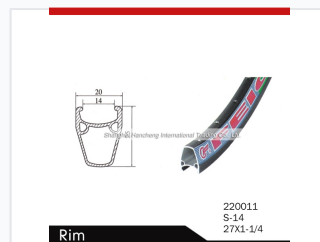

## ADDITIONAL IMAGES

### Rim Profile Dimensions

Model	Outer Width (mm)	Inner Width (mm)	Height (mm)
SS-3	39.5	22.2	15
SS-2	28	20	11.5

### Compatible Tire Sizes

- 27 x 1-1/4 inch
- 20-28 inch x 1-3/8 inch

### Rim Height

**15 mm**

Max Profile Height