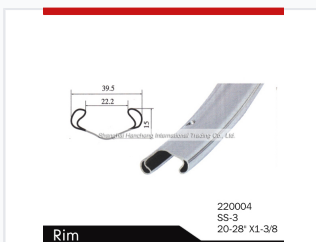

ADDITIONAL IMAGES

Product Overview

High-Performance Bicycle Rims

These bicycle rims are engineered to provide a robust connection between spokes and hubs, ensuring a reliable and smooth riding experience. Available in both steel and aluminum construction, these rims are designed to accommodate various tire sizes and cycling needs. The product is optimized for durability and precise fitment, making it an ideal choice for bicycle assembly and maintenance.

Technical Specifications

Available Colors

CP Silver • Black

Material

Steel, Aluminum

Packaging

Front and rear, 5 pairs per bundle

Dimensions & Compatibility

Rim Profile Dimensions

Model	Outer Width (mm)	Inner Width (mm)	Height (mm)
SS-3	39.5	22.2	15
SS-2	28	20	11.5

Compatible Tire Sizes

- 27 x 1-1/4 inch
- 20-28 inch x 1-3/8 inch

Rim Height

15 mm

Max Profile Height