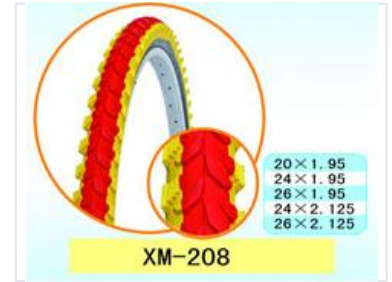

Bicycle Tire 20/24/26-Inch

This bicycle tire is designed for various bicycle models. It is available in multiple sizes including 20x1.95, 24x1.95, 26x1.95, 24x2.125, and 26x2.125.

Product Overview

High-Performance Bicycle Tires

This high-performance bicycle tire is engineered for versatility and durability across various cycling conditions. Featuring a tread pattern optimized for superior grip and control, it is suitable for both casual riding and more demanding terrains. The tire is available in a wide range of sizes to accommodate different bicycle models.

Technical Specifications

Available Sizes

- 20x1.95
- 24x1.95
- 26x1.95
- 24x2.125
- 26x2.125