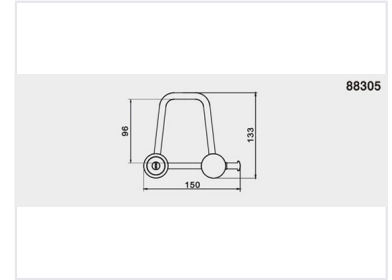

Bicycle Frame U-Lock with Keys

This high-security bicycle frame lock features a robust U-shaped shackle and a double-bolted locking mechanism. It includes mounting straps for easy attachment to the bicycle frame and two keys for convenient access.

Key Features

- Robust U-shaped shackle
- Double-bolted locking mechanism
- Includes mounting straps
- Two keys included

Technical Dimensions

Dimensions

96 mm

Height

133 mm

Total Height

150 mm

Width

Packaging and Logistics

Carton Specifications

Metric	Value
Pieces per Carton	30
Carton Dimensions	51 x 34 x 17.5 cm
Gross Weight	17 kg
Net Weight	16 kg