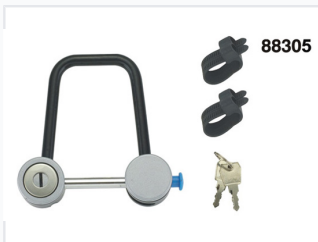

Bicycle Frame U-Lock with Keys

This high-security bicycle frame lock features a robust U-shaped shackle and a double-bolted locking mechanism. It includes mounting straps for easy attachment to the bicycle frame and two keys for convenient access.

ADDITIONAL IMAGES

Product Overview

High-Security Bicycle Frame Lock

This high-security bicycle frame U-lock is designed to provide reliable protection against theft for professional and recreational cyclists. Featuring a robust U-shaped shackle and a double-bolted locking mechanism, it ensures durability and ease of use. The set includes convenient mounting straps for secure attachment to the bicycle frame and two keys for reliable access.

Key Features

- Robust U-shaped shackle
- Double-bolted locking mechanism
- Includes mounting straps
- Two keys included

Technical Dimensions

Dimensions

96 mm

Height

133 mm

Total Height