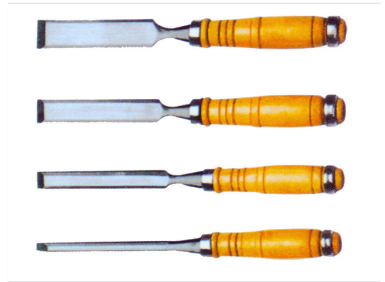

Beveled Edge Wood Chisel Set

This chisel set includes four chisels with varying blade widths. Each chisel features a polished blade and a wooden handle with metal ferrules.

Product Overview

Professional Beveled Edge Wood Chisel Set

This high-quality set features four chisels with varying blade widths, designed to meet the diverse needs of woodworking projects. Each chisel is crafted with a polished finish and a distinct beveled edge for precision cutting and shaping. The ergonomic wooden handles are reinforced with metal ferrules at both ends, ensuring long-lasting durability and stability during heavy-duty use.

Blade Specifications

Blade Finish	Polished finish
Edge Type	Beveled edge

Handle Design

Ergonomic Features

- Cylindrical shape
- Multiple grooves for enhanced grip
- Dual metal ferrules for reinforcement

Handle Material	Wood
-----------------	------

Set Details

Total Pieces

4 pcs
Chisels per Set

Blade Widths

Varying Widths

Durability & Construction

Reinforcement	Metal ferrules at both ends of the handle
---------------	---