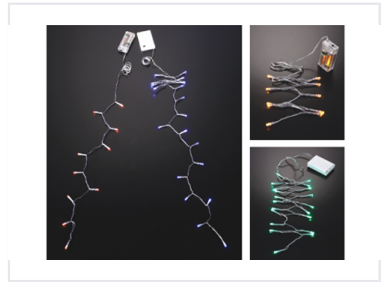

Battery Operated LED Fairy Lights

These LED battery operated fairy lights bring a delicate, decorative touch to any setting. Their flexible wire allows for easy shaping and placement in various spaces.

Product Overview

Versatile Decorative Lighting

These LED battery-operated fairy lights are designed to add a touch of sparkle to any occasion, making them an excellent choice for event decor, weddings, or home ambiance. Featuring a flexible wire construction, they can be easily shaped and molded to fit virtually any space or arrangement. Their battery-powered design ensures complete portability and ease of use, allowing for placement anywhere without the need for nearby electrical outlets.

Technical Specifications

Available Colors

Multiple Colors Available

Applications

Ideal For

- Parties
- Weddings
- Home Decoration
- Event Lighting