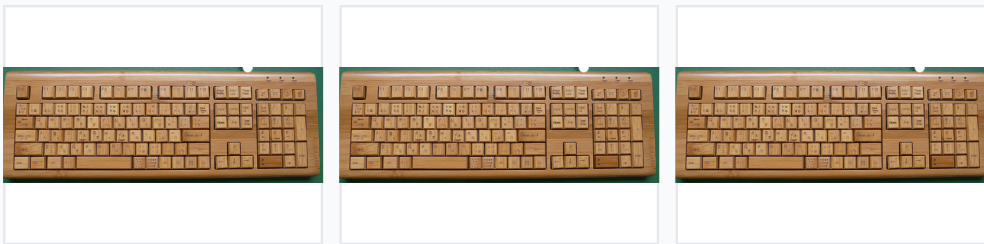

Bamboo Wireless Keyboard with 108 Keys

This wireless keyboard is made from natural bamboo, offering an eco-friendly alternative to plastic. It features a full 108-key layout with Japanese characters.

ADDITIONAL IMAGES

Product Overview

Sustainable Typing Experience

Crafted from 100% fresh natural bamboo, this 108-key wireless keyboard combines eco-friendly materials with modern functionality. The unique fiber structure offers a sweat-absorbent, anti-static, and anti-radiation surface that feels natural to the touch while providing excellent durability. Designed for both comfort and style, this keyboard is an ideal choice for professionals seeking a sustainable, spill-resistant input device for their workspace.