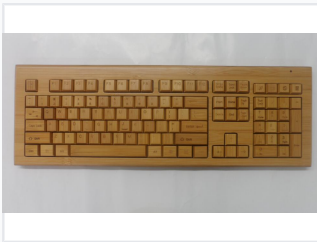

Bamboo Wireless Keyboard - 108-Key English Layout

This wireless keyboard is crafted from natural bamboo, offering an eco-friendly and stylish alternative to plastic models. It features a full 108-key layout in English for a familiar and comfortable typing experience.

ADDITIONAL IMAGES

Overview

Natural Bamboo Wireless Keyboard

Experience a sustainable and stylish typing solution with this 108-key wireless keyboard crafted entirely from fresh, natural bamboo. Designed for eco-conscious professionals, this keyboard combines a unique tactile, sweat-absorbent surface with durable performance and anti-static properties. Its 2.4G wireless technology ensures a clutter-free workspace while offering wide compatibility with major operating systems.