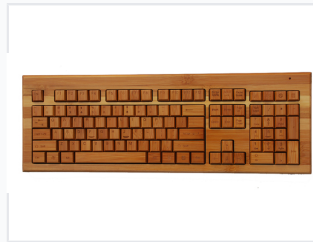

Bamboo Wireless Keyboard - 108-Key English Layout

This wireless keyboard is crafted from natural bamboo, offering an eco-friendly and stylish alternative to plastic models. It features a full 108-key layout in English for a familiar and comfortable typing experience.

ADDITIONAL IMAGES

Overview

Natural Bamboo Wireless Keyboard

Experience a sustainable and stylish typing solution with this 108-key wireless keyboard crafted entirely from fresh, natural bamboo. Designed for eco-conscious professionals, this keyboard combines a unique tactile, sweat-absorbent surface with durable performance and anti-static properties. Its 2.4G wireless technology ensures a clutter-free workspace while offering wide compatibility with major operating systems.