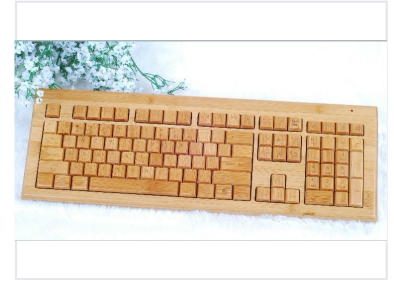

Bamboo Wireless Keyboard - 108-Key English Layout

This wireless keyboard is crafted from natural bamboo, offering an eco-friendly and stylish alternative to plastic models. It features a full 108-key layout in English for a familiar and comfortable typing experience.

ADDITIONAL IMAGES

Overview

Natural Bamboo Wireless Keyboard

Experience a sustainable and stylish typing solution with this 108-key wireless keyboard crafted entirely from fresh, natural bamboo. Designed for eco-conscious professionals, this keyboard combines a unique tactile, sweat-absorbent surface with durable performance and anti-static properties. Its 2.4G wireless technology ensures a clutter-free workspace while offering wide compatibility with major operating systems.