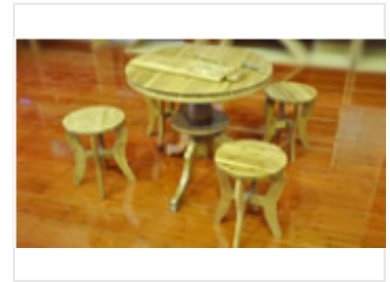

Bamboo Table and Stool Set

This handcrafted set includes a round table and four matching stools. Constructed from light-colored bamboo, the set showcases the natural grain and texture of the material, perfect for indoor or outdoor use.

Product Overview

Natural Bamboo Craftsmanship

This handcrafted bamboo zhuodeng set offers a perfect blend of natural aesthetics and functional design. Featuring a round table with a stable central pedestal base and four matching three-legged stools, the set highlights the unique grain and texture of high-quality bamboo. Its versatile construction makes it an elegant addition to both indoor living areas and outdoor spaces.

Physical Attributes

Components

- 1 Round Table
- 4 Stools

Material	Bamboo

Design Features