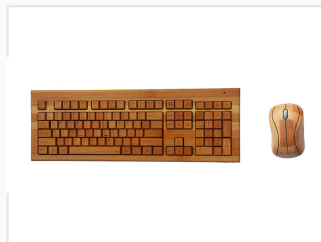

Bamboo Keyboard and Mouse Combo with 108 Keys

This keyboard and mouse combo is made from natural bamboo, offering an eco-friendly alternative to plastic peripherals. The keyboard features a standard 108-key layout and the mouse is ergonomically designed.

ADDITIONAL IMAGES

Product Overview

Sustainable Desktop Experience

This keyboard and mouse combo is crafted from 100% fresh bamboo, offering a sustainable and eco-friendly alternative to traditional plastic peripherals. The natural material provides a unique tactile feel, being sweat-absorbent and anti-static, while maintaining durability with a keystroke life exceeding 5 million cycles. Designed for modern workspaces, it features 2.4G wireless technology and a standard 108-key layout for a familiar and comfortable typing experience.