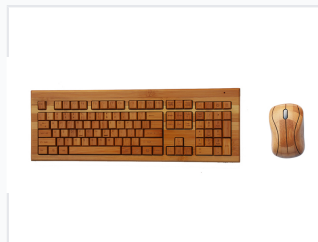

Bamboo Keyboard and Mouse Combo with 108 Keys

This keyboard and mouse combo is made from natural bamboo, offering an eco-friendly alternative to plastic peripherals. The keyboard features a standard 108-key layout and the mouse is ergonomically designed.

ADDITIONAL IMAGES

Product Overview

Sustainable Desktop Experience

This keyboard and mouse combo is crafted from 100% fresh bamboo, offering a sustainable and eco-friendly alternative to traditional plastic peripherals. The natural material provides a unique tactile feel, being sweat-absorbent and anti-static, while maintaining durability with a keystroke life exceeding 5 million cycles. Designed for modern workspaces, it features 2.4G wireless technology and a standard 108-key layout for a familiar and comfortable typing experience.