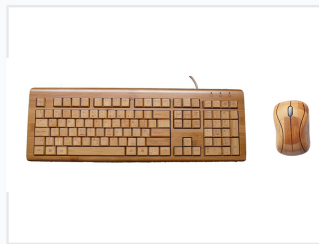

Bamboo 108-Key Keyboard and Mouse Combo

This keyboard and mouse combo is crafted from natural bamboo, offering an eco-friendly alternative to plastic peripherals. The keyboard features a standard 108-key layout and the mouse is ergonomically designed.

ADDITIONAL IMAGES

Product Overview

Sustainable Desktop Computing

This keyboard and mouse combo is crafted from 80% fresh bamboo, offering an eco-friendly and biodegradable alternative to traditional plastic peripherals. The natural bamboo construction provides unique benefits, including anti-static properties, sweat absorption, and a comfortable, natural touch. Designed for durability, the keyboard features a water-resistant build and a keystroke lifespan exceeding 5 million cycles.

Material & Design

Material Composition

80% Bamboo • Biodegradable • Plastic Keycaps

Key Features

- Water Resistant / Spill Proof
- Anti-static effect
- Anti-radiation properties
- Sweat-absorbent
- Natural bamboo grain finish