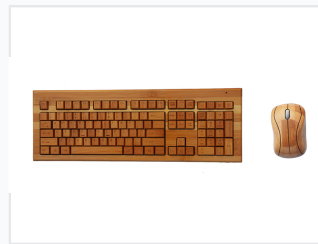

Bamboo 108-Key Keyboard and Mouse Combo

This keyboard and mouse combo is crafted from natural bamboo, offering an eco-friendly alternative to plastic peripherals. The keyboard features a standard 108-key layout and the mouse is ergonomically designed.

ADDITIONAL IMAGES

Product Overview

Sustainable Desktop Computing

This keyboard and mouse combo is crafted from 80% fresh bamboo, offering an eco-friendly and biodegradable alternative to traditional plastic peripherals. The natural bamboo construction provides unique benefits, including anti-static properties, sweat absorption, and a comfortable, natural touch. Designed for durability, the keyboard features a water-resistant build and a keystroke lifespan exceeding 5 million cycles.

Material & Design

Material Composition

80% Bamboo • Biodegradable • Plastic Keycaps

Key Features

- Water Resistant / Spill Proof
- Anti-static effect
- Anti-radiation properties
- Sweat-absorbent
- Natural bamboo grain finish