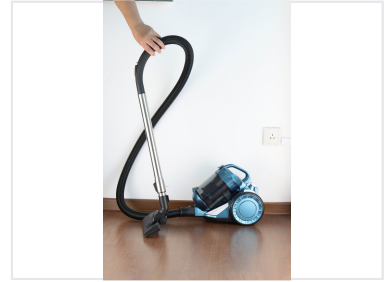

Bagless Cylinder Vacuum Cleaner for Home Use

This compact and efficient vacuum cleaner is designed for household use. It features a bagless design with a transparent dust container and a high-efficiency filtration system.

ADDITIONAL IMAGES

Overview

Compact Home Cleaning Solution

This bagless cylinder vacuum cleaner is designed for efficient and convenient home maintenance. With a powerful 1400W motor and a compact, lightweight build, it offers excellent maneuverability for various cleaning tasks. The transparent dust cup and auto-dumping system ensure a user-friendly experience, while the HEPA filtration helps maintain cleaner indoor air quality.