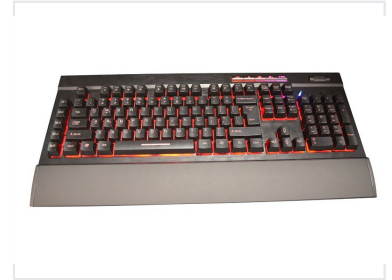

Backlit Mechanical Feel USB Keyboard with Wrist Rest

This USB keyboard provides a mechanical feel with customizable backlighting. It includes macro keys, anti-ghosting, and a detachable wrist rest.

ADDITIONAL IMAGES

Overview

Professional Desktop Keyboard

This high-performance keyboard is designed for both professional and gaming environments, offering a blend of speed, precision, and comfort. It features a full-sized layout with a numeric keypad, dedicated media controls, and programmable macro keys to streamline your workflow. With its durable construction and ergonomic wrist rest, it is built to support comfortable, extended usage sessions.

Design & Build

Build Materials	Durable Plastic Housing, Brushed Metal Finish, Matte Black Finish
Ergonomic Features	Yes
Wrist Rest	Yes

Performance

Programmable Macro Keys

- M1
- M2
- M3
- M4
- M5

Operating System Compatibility

Windows

Key Technology	Membrane-based (Mechanical Feel)
Connection Type	USB

Lighting & Visibility

Backlight Color	Red LED
Key Identification	Clear lettering on black keycaps