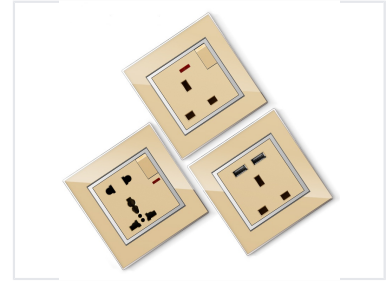

# Azerbaijan Standard 16A Socket Outlet and Light Switch

This is a BS standard socket outlet and light switch designed for use in Azerbaijan. It features a 16A 2P+E socket outlet and a square light switch and is suitable for 220V-250V power supply.