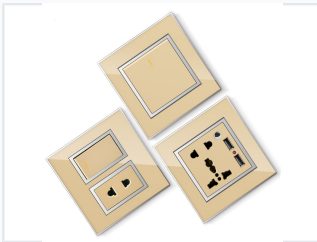

ADDITIONAL IMAGES

Overview

Premium Electrical Solutions for Azerbaijan

This high-quality electrical set is specifically designed to meet BS standards for the Azerbaijan market. Featuring a sophisticated acrylic golden copper finish, the unit combines a 16A 2P+E socket outlet with a square light switch for a cohesive aesthetic. Engineered for reliability, it operates seamlessly within a 220V-250V range, making it an ideal choice for modern residential and commercial interiors.

Technical Specifications

Rated Current

16 A

Socket Current

Socket Type

16A • 2P+E • BS Standard

Operating Voltage

220V - 250V~

Design & Materials

Material & Finish

- High-quality Acrylic construction
- Golden Copper finish
- Square profile design

Included Components

Socket Outlet, Light Switch, Combined Plate

Compliance

Standards

BS Standard, Azerbaijan Standard