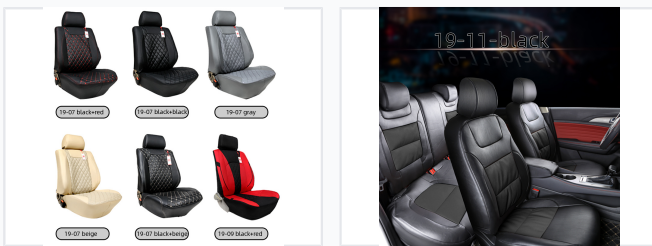

Automotive Seat Cover Set

These seat covers are designed to fit the original car seat perfectly, preserving all seat functions. They are made from durable materials and come in various styles.

ADDITIONAL IMAGES

Product Overview

Premium Automotive Seat Protection

These automotive seat covers are engineered to provide a precise, factory-like fit while preserving all original seat functions and ports. Crafted from environmentally friendly and durable materials, they balance practical protection against wear and tear with a sophisticated, high-end aesthetic. With over 400 models available and options for custom material and style production, these covers are designed to seamlessly upgrade and protect any vehicle interior.

Yes

Design & Aesthetics

Available Colorways

- Black
- Black + Red
- Black + Black
- Gray
- Beige
- Black + Beige
- Gray + White (Plaid)

Design Features

Segmented Pattern • Eco-friendly Materials • Durable Construction